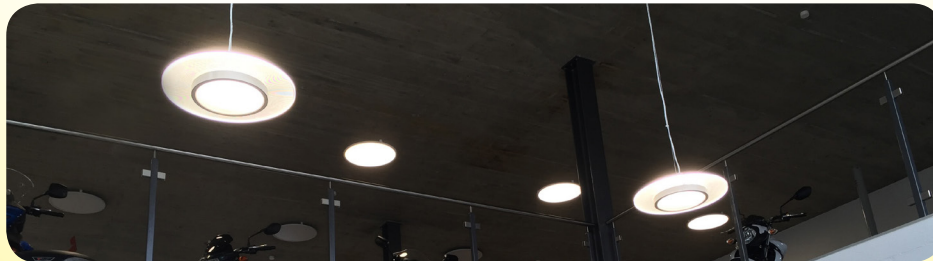

# LILY

Stylish and classic lighting  
for a variety of open spaces

*Our new design  
LED Light Lily is a  
revolutionary product,  
developed for space lighting  
and accent lighting with a  
built-in driver, and designed  
with a stylish, classic  
and clean look.*

A perfect luminaire  
light for open space areas  
across many different applications for  
both residential and commercial interiors

**Dimension:** Ø15"x3.5"  
**Power & Lumen Output:**  
 26W: 2600lm @ 4000K  
 36W: 3600lm @ 4000K  
**Color Temperature**  
 Warm White: 3000K ± 200K  
 Natural White: 4000K ± 250K  
 Daylight White: 5000K ± 300K  
 Pure White: 5700K ±350K  
**Color Rendering Index:** >80  
**Rated Life (L70):** 50,000 hours  
**Housing:** Aluminum  
**Optics:** Opal/Micro Prismatic  
**Beam Spread:** Up/Down  
**Operating Temperature:** -20 °C to +60 °C (Amb.)  
**Input Voltage:** 200-240V/AC  
**Power Factor:** >0.95  
**Working Voltage:**  
 26W: 26±2 V/DC  
 36W: 46±3 V/DC  
**Working Current:** 700 mA  
**Net Weight:** 2.5 Kg  
**Glow Wire:** 650 °C (850 °C Optional)  
**IP:** IP20  
**IK:** IK05  
**Installation:**  
 Pendant Mounted

EXAMPLE

FEATURES

**Ultra modern and stylish innovative design**  
 Excellent light distribution; a blend of space + accent lighting: innovative hybrid of edge-lit and back-lit lighting technology.  
**Color variable, different color for spatial and accent lighting**  
 Energy efficient, > 100lm/W  
**Anti-Glare UGR19**  
 No UV or IR emissions  
**Durable with life span over 35,000 hours**  
 Environmentally friendly - fully recyclable, no mercury or other hazardous materials  
**Simple and convenient installation**