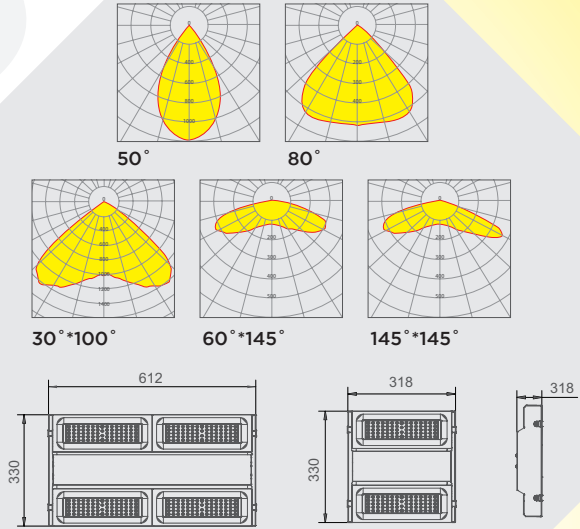

Different Light Distribution  
50°/80°/30°\*100°/60°\*145°/145°\*145°

Adjustable angle of 12° 60°

Operating temp. 50°C (Amb.),  
High temp. version operating temp. 65°C (Amb.)

IP65 Waterproof

Easy installation,  
Pendant/Stem mounted

Long life time, optional module for 7 years warranty for the module

**DISTRIBUTION DIAGRAM**

Dimensions	
120w	13" x 12.5" x 2.9"
230w	13" x 24" x 2.9"

**SPECIFICATIONS**

**Dimensions**

120w  
330 x 318 x 74mm  
230w  
330 x 612 x 74mm

**Power Factor** >0.9

**Net Weight** 3.35 5.65kg

**IP** IP65

**IK** IK10

**Installation**

Pendant Mounted

- 
- 
- 
- 
- 
- 
- 
- 

Part Number	Power	CCT	Lumens Output	Beam	Dimensions
SL-BAY-120w-XW-TF	120w	3000K	15,000lm	50°/80°/30°*100°/60°*145°/145°*145°	330 x 318 x 74 mm
SL-BAY-230w-XW-TF	230w	4000K 5700K	30,000lm	50°/80°/30°*100°/60°*145°/145°*145°	330 x 612 x 74 mm