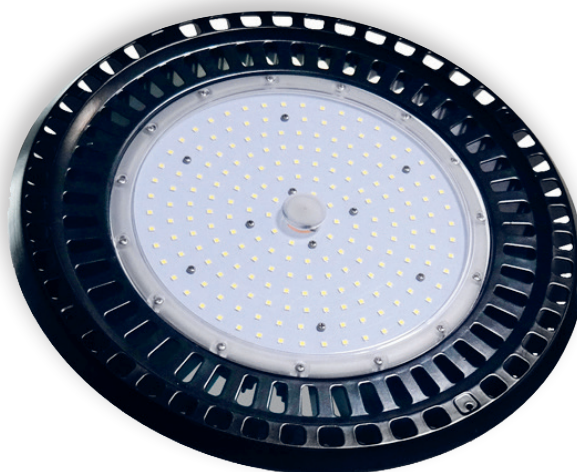

INTRODUCING

CLASSIC UFO HIGH BAY

Stylish and classic High Bay for a variety of Industrial, Factory, Warehouse and Commercial Requirements

This Classic UFO LED High Bay Light adopts a qualified super bright LED as its light source for superior light output. The special designed housing is stylish and fashionable with excellent heat management capabilities. This energy efficient, Uniform, High Lumen output is the total package at a very affordable price structure. The superior light source is stable, long life with no UV or IR emissions. You will find the Classic UFO High Bay rated for IP-65 and a 7 year warranty.

The Classic UFO High Bay is a direct replacement to most MH, HID or HPS suitable lighting systems. This UFO High Bay will greatly reduce your energy costs and comes in a variety of reflector and acrylic Lenses making it ideal for a wide range of applications.

An amazing 130 Lm / Watt

Lower operating Temperature makes it extremely versatile under a variety of operating conditions.

Durable and rugged design with life span over 60,000 hours

Light weight and Easy Installation

Dimensions:

- 100 W to 230 W • 15.28" x 6.78"
- 260 W • 6.85" x 7.88"

Color Temperature Availability

- Natural White • 4000 K
- Pure White • 5000 K
- Bright White • 5700 K

Housing

Black Aluminum

Beam Spread