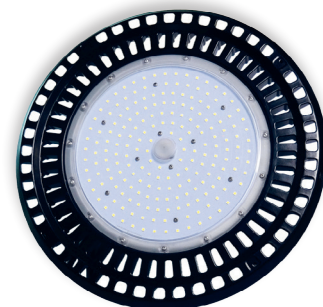

INTRODUCING

CLASSIC UFO HIGH BAY

Stylish and classic High Bay for a variety of Industrial, Factory, Warehouse and Commercial Requirements

This Classic UFO LED High Bay Light adopts a qualified super bright LED as its light source for superior light output. The special designed housing is stylish and fashionable with excellent heat management capabilities. This energy efficient, Uniform, High Lumen output is the total package at a very affordable price structure. The superior light source is stable, long life with no UV or IR emissions. You will find the Classic UFO High Bay rated for IP-65 and a 7 year warranty.

The Classic UFO High Bay is a direct replacement to most MH, HID or HPS suitable lighting systems. This UFO High Bay will greatly reduce your energy costs and comes in a variety of reflector and acrylic Lenses making it ideal for a wide range of applications.

An amazing 130 Lm / Watt

Lower operating Temperature makes it extremely versatile under a variety of operating conditions.

Durable and rugged design with life span over 60,000 hours

Light weight and Easy Installation

Dimensions:

- 100 W to 230 W • 15.28" x 6.78"
- 260 W • 6.85" x 7.88"

Color Temperature Availability

- Natural White • 4000 K
- Pure White • 5000 K
- Bright White • 5700 K

Housing

Black Aluminum

Beam Spread