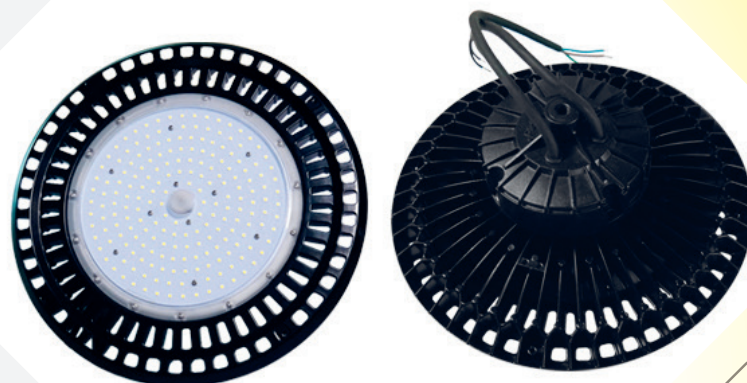

FEATURES

Ultra Modern and stylish innovative design

Unique Appearance and innovative heat sink design

An amazing 130 Lm / Watt

Lower operating Temperature makes it extremely versatile under a variety of operating conditions.

Durable and rugged design with life span over 60,000 hours

Light weight and Easy Installation

7 Years Guaranteed

EXAMPLE