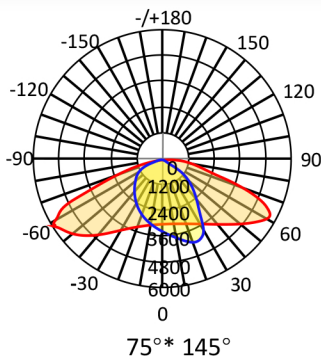

15W ~ 80W

Light distribution

Illumination curve

PRODUCT FEATURES

Life PO4 Battery

Monocrystalline silicon Solar panel
High efficiency >21%

IP65 waterproof

Model#	Power	Lamp Luminous Flux(lm)	Battery Type(Life PO4)	Solar Panel(Mono)	Lamp Size/mm
20	20W	2200	12.8V 14Ah	18V 30W	549*294*67.5
35	35W	3850	12.8V 20Ah	18V 40W	667*357*70
40	40W	4400	12.8V 22Ah	18V 40W	659*367*63.5
60	60W	6600	12.8V 28Ah	18V 60W	789*367*63.5
80	80W	8800	12.8V 50Ah	18V 80W	1000*430*83.5

IP Rating : IP65

Smart Function : Daylight sensor, PIR sensor, Dimming, Timing

Solar Panel Life Span: 25 years

LED Chip : Lumileds 3030SMD

Lamp Body : Die Casting Aluminum Alloy

Life Span: 50000 hours

Luminous Flux : 180 ~ 190lm/w