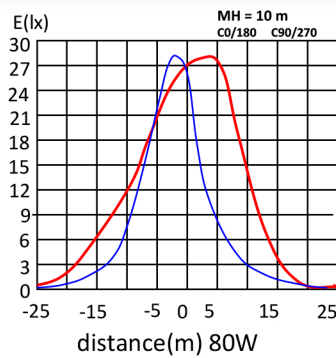

15W ~ 80W

Light distribution

Illumination curve

PRODUCT FEATURES

Life PO4 Battery

Monocrystalline silicon Solar panel
High efficiency >21%

IP65 waterproof

Model#	Power	Lamp Luminous Flux(lm)	Battery Type(Life PO4)	Solar Panel(Mono)	Lamp Size/mm
20	20W	2200	12.8V 14Ah	18V 30W	549*294*67.5
35	35W	3850	12.8V 20Ah	18V 40W	667*357*70
40	40W	4400	12.8V 22Ah	18V 40W	659*367*63.5
60	60W	6600	12.8V 28Ah	18V 60W	789*367*63.5
80	80W	8800	12.8V 50Ah	18V 80W	1000*430*83.5

IP Rating : IP65

Smart Function : Daylight sensor, PIR sensor, Dimming, Timing

Solar Panel Life Span: 25 years

LED Chip : Lumileds 3030SMD

Lamp Body : Die Casting Aluminum Alloy

Life Span: 50000 hours

Luminous Flux : 180 ~ 190lm/w