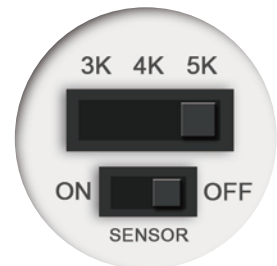

## SELECTABLE SWITCHES GUIDANCE

15W/30W

DIP Switch for CCT & Photocell

60W

DIP Switch for Watt Control

DIP Switch for CCT & Photocell