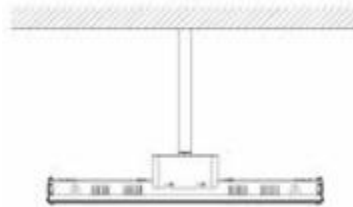

ADDITION ACCESSORIES

Microwave Smart controller

25W / 40W Emergency driver

Wire guard

MOUNTINGS

Ceiling with hook

3/4" Pipe

PRODUCT DIMENSION