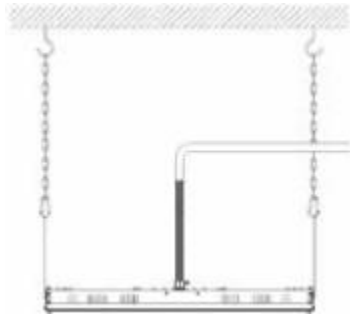

ADDITION ACCESSORIES

Microwave Smart controller

25W / 40W Emergency driver

Wire guard

MOUNTINGS

Ceiling with hook

3/4" Pipe

PRODUCT DIMENSION

1FT: 60W 80W 110W

2FT: 80W 110W 165W

2FT: 220W

3FT: 220W

4FT: 220W 320W

PACKING INFO

Model No.	Product Weight(KG)	Package Weight(KG)		Carton Size(MM)	PCS/CTN	20GP (PCS)	40HQ (PCS)
	N. W/PC	N. W/CTN	G. W/CTN				
LHB02-1F60W	1.63	6.51	8.89	410*345*345mm	4	2112	5136
LHB02-1F80W	1.66	6.65	9.02				
LHB02-1F110W	1.74	6.98	9.35				
LHB02-2F80W	2.34	9.34	12.11	650*345*345mm	4	1344	3268
LHB02-2F110W	2.42	9.67	12.44				
LHB02-2F165W	2.52	10.09	12.85				
LHB02-2F220W	3	12	14.76	650*345*405mm	4	1148	2796
LHB02-3F220W	3.9	7.8	10.11	940*180*405mm	2	746	1814
LHB02-3F320W	4.1	8.2	10.51				
LHB02-4F220W	4.5	9	11.51	1210*180*405mm	2	582	1412
LHB02-4F320W	4.7	9.4	11.91				