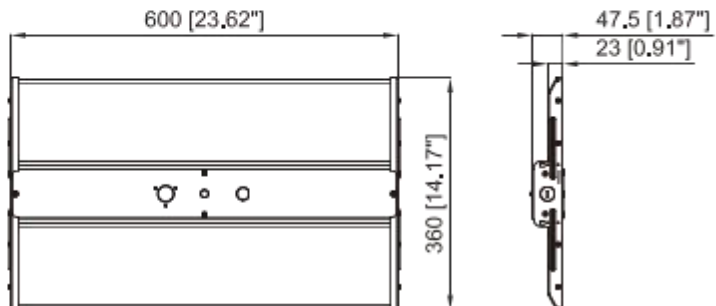

ADDITION ACCESSORIES

Microwave Smart controller

25W / 40W Emergency driver

Wire guard

MOUNTINGS

Ceiling with hook

3/4" Pipe

PRODUCT DIMENSION

1FT: 60W 80W 110W

2FT: 80W 110W 165W

2FT: 220W

3FT: 220W

4FT: 220W 320W

PACKING INFO

Model No.	Product Weight(KG)	Package Weight(KG)		Carton Size(MM)	PCS/CTN	20GP (PCS)	40HQ (PCS)
	N. W/PC	N. W/CTN	G. W/CTN				
LHB02-1F60W	1.63	6.51	8.89	410*345*345mm	4	2112	5136
LHB02-1F80W	1.66	6.65	9.02				
LHB02-1F110W	1.74	6.98	9.35				
LHB02-2F80W	2.34	9.34	12.11	650*345*345mm	4	1344	3268
LHB02-2F110W	2.42	9.67	12.44				
LHB02-2F165W	2.52	10.09	12.85				
LHB02-2F220W	3	12	14.76	650*345*405mm	4	1148	2796
LHB02-3F220W	3.9	7.8	10.11	940*180*405mm	2	746	1814
LHB02-3F320W	4.1	8.2	10.51				
LHB02-4F220W	4.5	9	11.51	1210*180*405mm	2	582	1412
LHB02-4F320W	4.7	9.4	11.91				