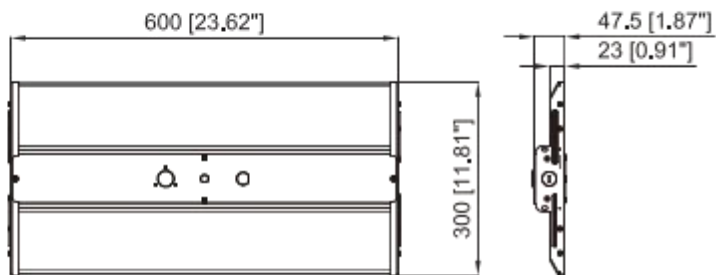

ADDITION ACCESSORIES

Microwave Smart controller

25W / 40W Emergency driver

Wire guard

MOUNTINGS

Ceiling with hook

3/4" Pipe

PRODUCT DIMENSION

1FT: 60W 80W 110W

2FT: 80W 110W 165W

2FT: 220W

3FT: 220W

4FT: 220W 320W

PACKING INFO

Model No.	Product Weight(KG)	Package Weight(KG)		Carton Size(MM)	PCS/CTN	20GP (PCS)	40HQ (PCS)
	N. W/PC	N. W/CTN	G. W/CTN				
LHB02-1F60W	1.63	6.51	8.89	410*345*345mm	4	2112	5136
LHB02-1F80W	1.66	6.65	9.02				
LHB02-1F110W	1.74	6.98	9.35				
LHB02-2F80W	2.34	9.34	12.11	650*345*345mm	4	1344	3268
LHB02-2F110W	2.42	9.67	12.44				
LHB02-2F165W	2.52	10.09	12.85				
LHB02-2F220W	3	12	14.76	650*345*405mm	4	1148	2796
LHB02-3F220W	3.9	7.8	10.11	940*180*405mm	2	746	1814
LHB02-3F320W	4.1	8.2	10.51				
LHB02-4F220W	4.5	9	11.51	1210*180*405mm	2	582	1412
LHB02-4F320W	4.7	9.4	11.91				