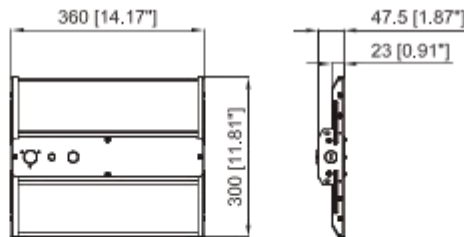

ADDITION ACCESSORIES

Microwave Smart controller

25W / 40W Emergency driver

Wire guard

MOUNTINGS

Ceiling with hook

3/4" Pipe

PRODUCT DIMENSION

1FT: 60W 80W 110W

2FT: 80W 110W 165W

2FT: 220W

3FT: 220W

4FT: 220W 320W

PACKING INFO

Model No.	Product Weight(KG)	Package Weight(KG)		Carton Size(MM)	PCS/CTN	20GP (PCS)	40HQ (PCS)
	N. W/PC	N. W/CTN	G. W/CTN				
LHB02-1F60W	1.63	6.51	8.89	410*345*345mm	4	2112	5136
LHB02-1F80W	1.66	6.65	9.02				
LHB02-1F110W	1.74	6.98	9.35				
LHB02-2F80W	2.34	9.34	12.11	650*345*345mm	4	1344	3268
LHB02-2F110W	2.42	9.67	12.44				
LHB02-2F165W	2.52	10.09	12.85				
LHB02-2F220W	3	12	14.76	650*345*405mm	4	1148	2796
LHB02-3F220W	3.9	7.8	10.11	940*180*405mm	2	746	1814
LHB02-3F320W	4.1	8.2	10.51				
LHB02-4F220W	4.5	9	11.51	1210*180*405mm	2	582	1412
LHB02-4F320W	4.7	9.4	11.91				